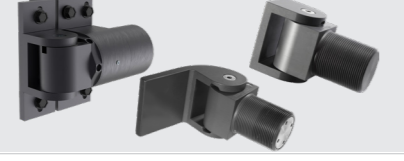

**MagnaLatch® Side Pull LOCKABLE**  
Versatile, general-purpose magnetic gate latch for gates around homes and gardens.

**LokkLatch® MAGNETIC**  
Handle-styled, magnetic gate lock with push/pull action. Can be rekeyed (by a locksmith) to match existing house doors.

**LokkLatch® PLUS**  
Privacy gate latch that locks and operates from both sides of the gate. Semi-security lock cylinder.

**LokkLatch® DELUXE S3**  
Privacy and security latch. Locks and operates from both sides of gate. Can be rekeyed (by a locksmith) to match house doors.

**TruClose® Self-closing Hinges**  
Tension adjustable hinges for child safety, pool or general-purpose gates. Available in Regular or Heavy-Duty models.

**SureClose® Hinge-closers**  
Powerful, heavy-duty hydraulic hinge-closers for larger or heavy metal gates.