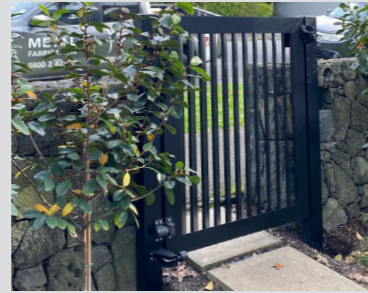

SUREClose READYFit

Heavy-duty hinge-closers self-close gates up to 120 kg
74108313T/74108315T