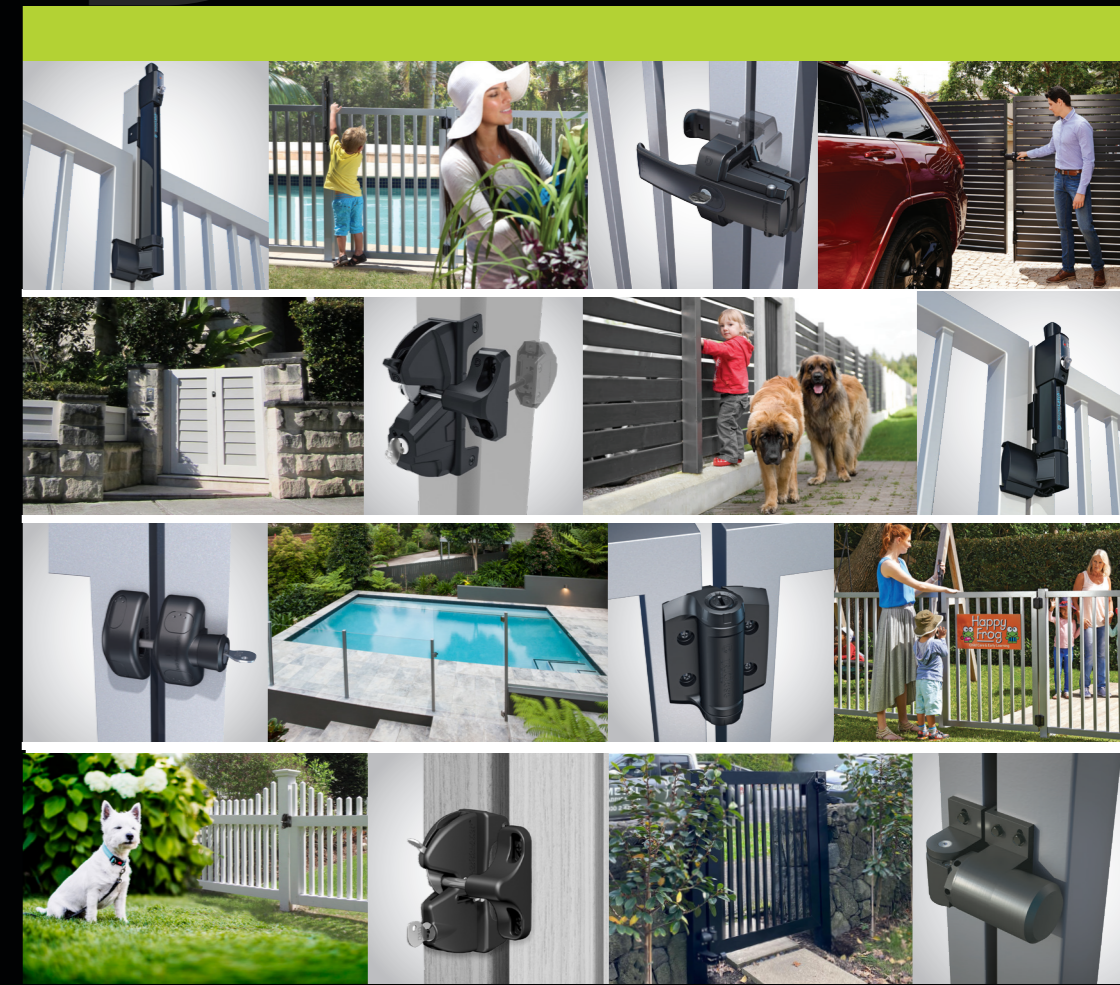

**TruClose® Self-closing Hinges**  
Tension adjustable hinges for child safety, pool or general-purpose gates. Available in Regular or Heavy-Duty models.

**SureClose® Hinge-closers**  
Powerful, heavy-duty hydraulic hinge-closers for larger or heavy metal gates.

	POOL/CHILD SAFETY GATE	METAL GATE	WOODEN GATE	SIDE GATE PET GATE	ENTRANCE GATE	DRIVEWAY GATE
MagnaLatch® Series 3 Top Pull & Vertical Pull	•	•	•	•	•	
MagnaLatch® Side Pull LOCKABLE	•	•	•	•	•	
LokkLatch® MAGNETIC		•	•	•		•
LokkLatch® PLUS		•	•	•	•	
LokkLatch® DELUXE S3		•	•	•	•	•
TruClose® Self-closing Hinges	•	TCA1S3 TCA2S3 TCHD1A53	TCA2S3 TCA3S3	•	•	•
SureClose® Hinge-closers	SAFETY MODELS ONLY	•	•	•	•	•

# World's Most Trusted Gate Latches, Locks & Hinges

# Self-Closing Gate Hinges

- No rust, binding, sagging or staining
- Easy to install and adjust (tension & alignment)
- Super-strong engineering polymer construction
- Internal stainless steel components
- Includes Hinge Safety Cap to prevent foothold